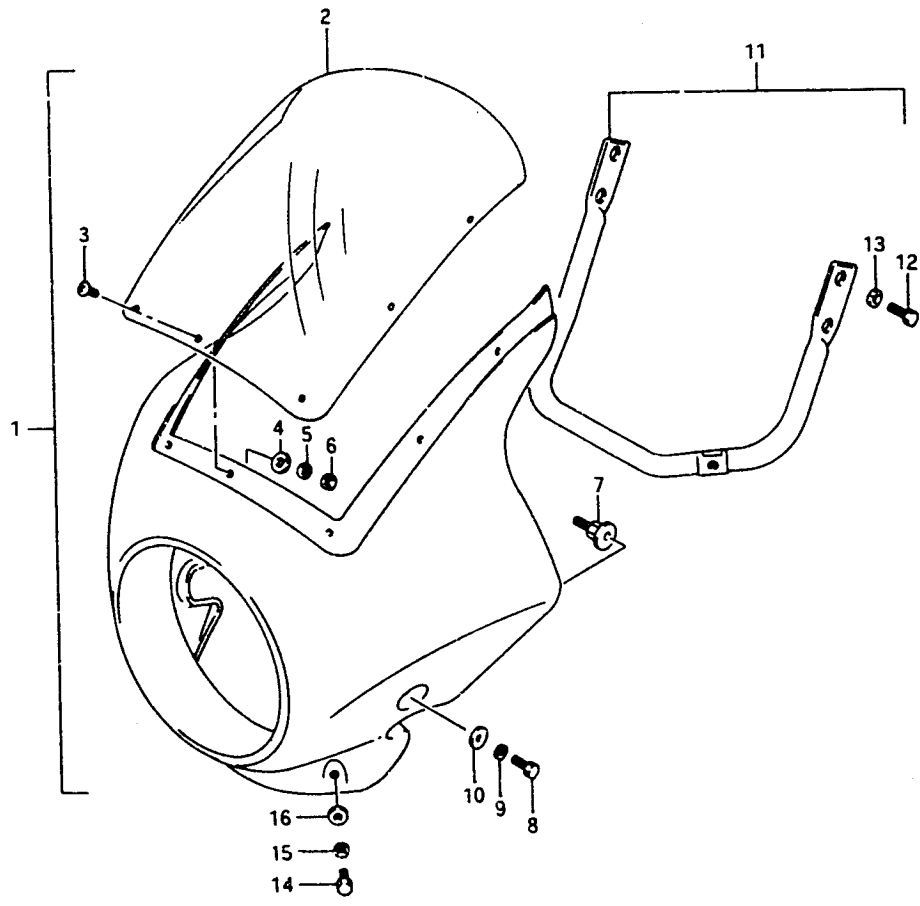

FIG.56

H - 11

68

FIG.56 (H-11) COWLING (OPTIONAL)

REF.NO.	PART NO.	DESCRIPTION	Q'TY	REMARKS
1-1	94402-45C50-24D	COWLING ASSY (Maroon)	1	model L/N
1-2	94402-45C50-24V	COWLING ASSY (Blue)	1	model L
1-3	94402-45C50-0FP	COWLING ASSY (Silver)	1	model M
1-4	94402-45C50-19A	COWLING ASSY (Red)	1	model M
1-5	94402-45C50-33J	COWLING ASSY (Black)	1	model L/M/N/P
1-6	94402-45C50-1HU	COWLING ASSY (Purple)	1	model N
1-7	94402-45C50-22U	COWLING ASSY (Maroon)	1	model P/R
1-8	94402-45C50-1TU	COWLING ASSY (Purple)	1	model R
2	94432-45C50	.SCREEN, wind	1	
3	02142-04105	.SCREW	7	
4	08322-21045	.WASHER	7	
5	08321-21045	.LOCK WASHER	7	
6	08310-11045	.NUT	7	
7	94741-01D50	.BOLT, head lamp	2	
8	01204-06167	.BOLT	2	
9	08321-21067	.LOCK WASHER	2	
10	09160-06006	.WASHER	2	
11	94510-01D50	.BRACE, cowling	1	
12	01204-06167	.BOLT, brace	4	
13	08322-21067	.WASHER	4	
14	01204-06127	.BOLT	2	
15	08321-21067	.LOCK WASHER	2	
16	08322-21067	.WASHER	2	