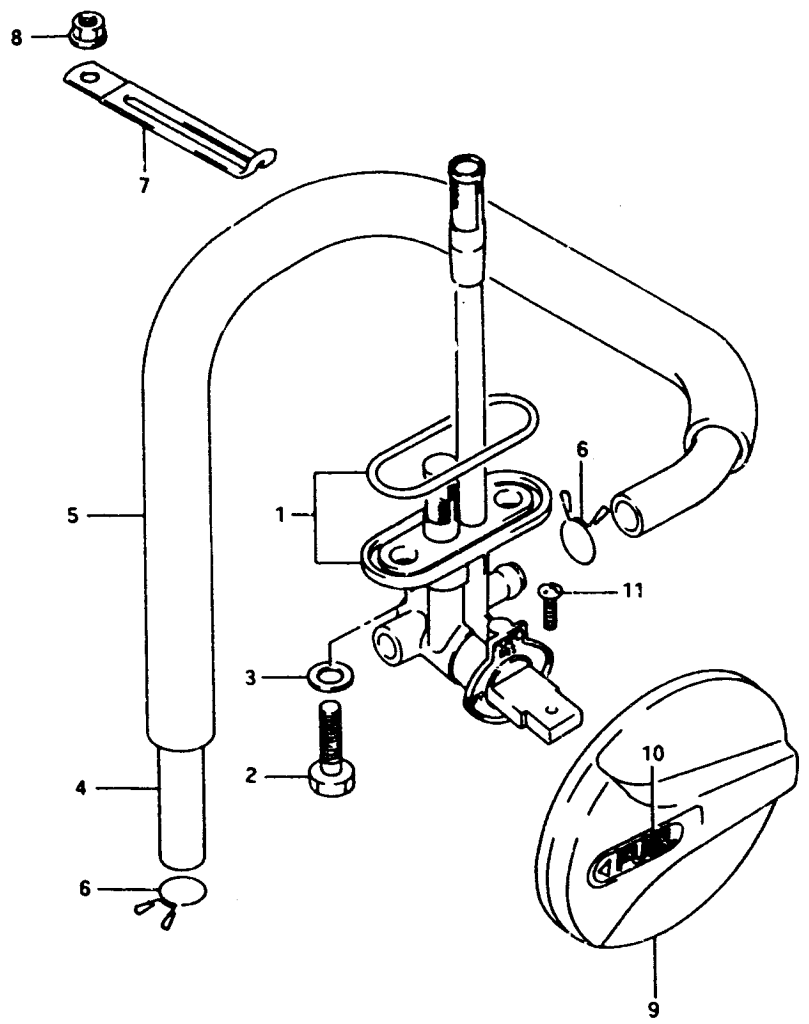

FIG. 37

F - 10

38

FIG. 37 (F-10) FUEL COCK

REF. NO.	PART NO.	DESCRIPTION	Q'TY	REMARKS
1-1	44300-45810	COCK SET, fuel	1	model L/M
1-2	44300-45C10	COCK ASSY, fuel	1	model N/P/R
2	09128-06006	BOLT	2	
3	09168-06026	GASKET	2	
4	09354-70113-600	HOSE, fuel (L:600+370)	1	
5-1	44461-45C00	PROTECTOR, fuel hose	1	model L/M/N
5-2	44461-45C01	PROTECTOR, fuel hose	1	model P/R
6-1	09401-12403	CLIP	2	model L/M/N
6-2	09401-10409	CLIP	2	model P/R
7	09404-06404	CLAMP, fuel hose	1	
8-1	09159-06017	NUT	1	model L/M/N/P
8-2	08313-20063	NUT	1	model R
9-1	58481-49302-24D	LEVER, fuel cock (Maroon)	1	model L/N
9-2	58481-49302-24V	LEVER, fuel cock (Blue)	1	model L
9-3	58481-49302-33J	LEVER, fuel cock (Black)	1	model L/M/N/P
9-4	58481-49302-0FP	LEVER, fuel cock (Silver)	1	model M
9-5	58481-49302-19A	LEVER, fuel cock (Red)	1	model M
9-6	58481-49302-1HU	LEVER, fuel cock (Purple)	1	model N
9-7	58481-49302-1TU	LEVER, fuel cock (Purple)	1	model R
9-8	58481-49302-22U	LEVER, fuel cock (Maroon)	1	model P/R
10	44395-45C00	LABEL, lever	1	
11	02112-35128	SCREW	1	